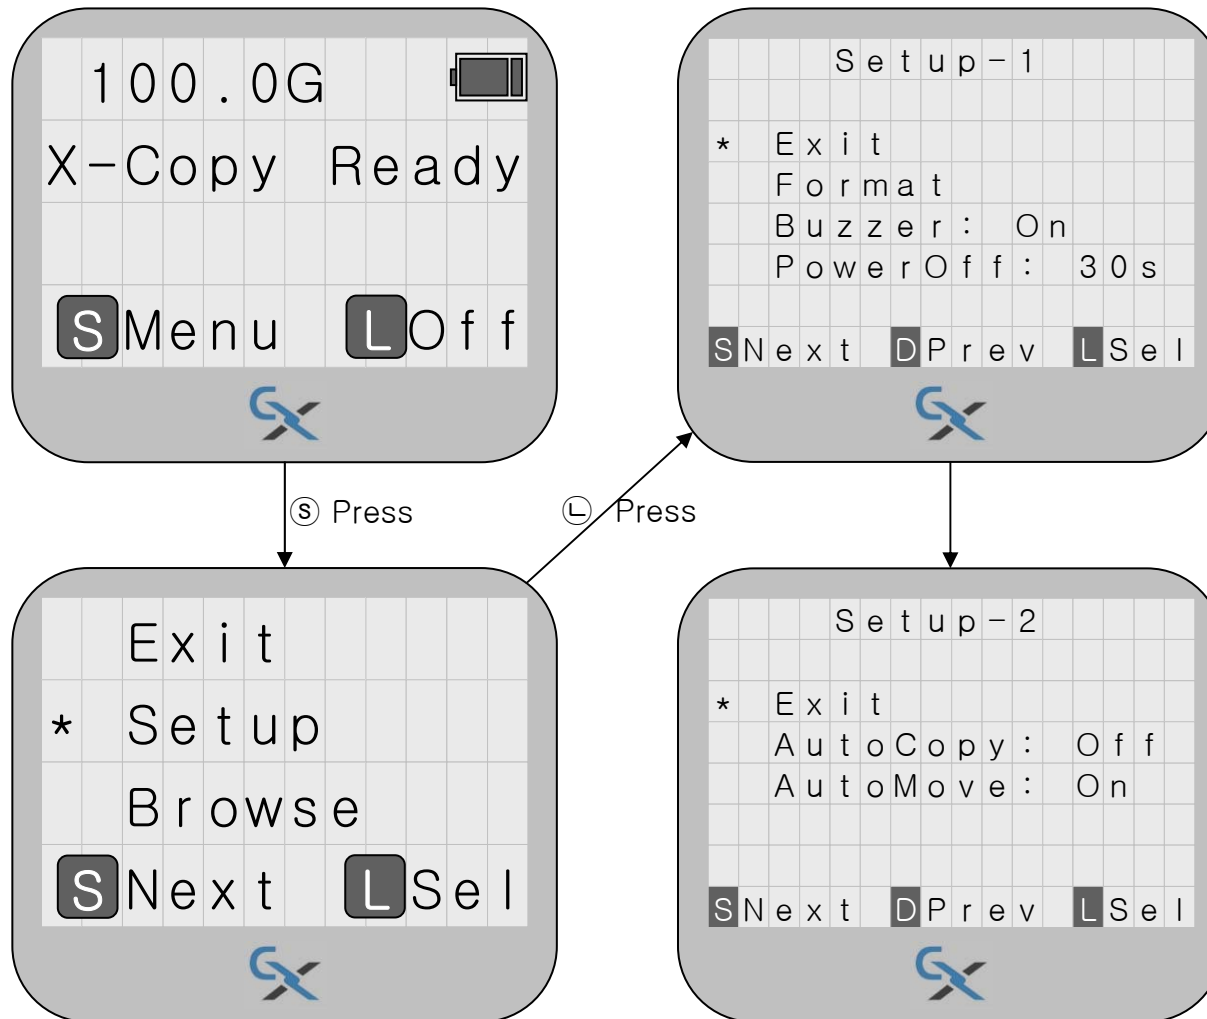

Setup Menu

- Ⓢ Cursor move down for short press
- Ⓛ Menu selection for long press
- Ⓞ Cursor move up for double click

- **Exit:** Move to main menu with saving the configuration
- **Format:** Format the HDD with FAT32
- **Buzzer:** Buzzer On/Off
- **PowerOff:** Auto power off time when IDLE (15s/30s/60s)

- **Exit:** Move to main menu with saving the configuration
- **AutoCopy:** Auto copy when memory inserted
- **AutoMove:** Auto move(copy+verify+delete) when memory inserted
- * Cannot set **AutoCopy/AutoMove** simultaneously.