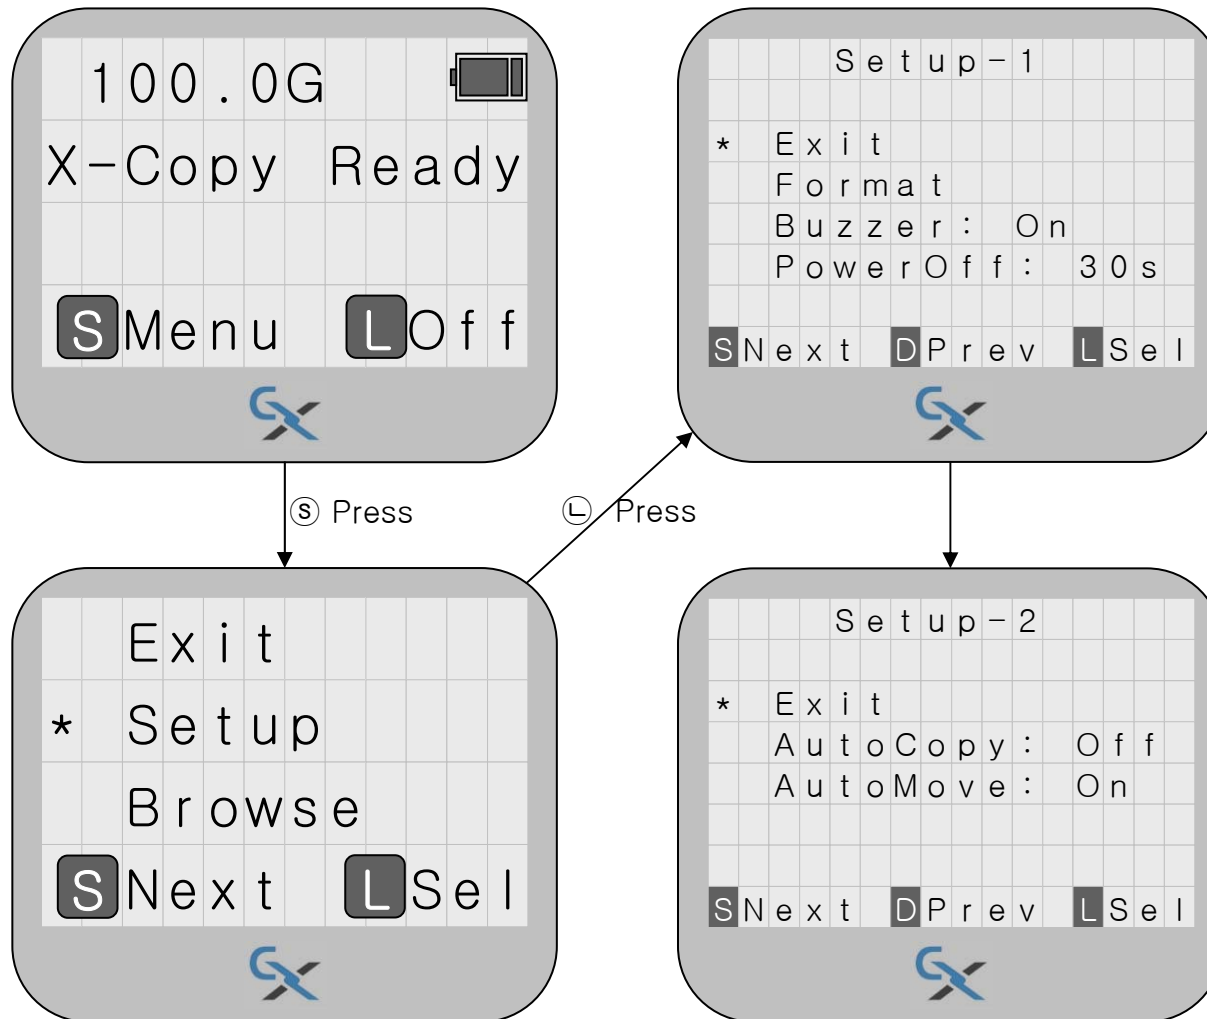

Setup Menu

- Ⓢ Cursor move down for short press
- Ⓛ Menu selection for long press
- Ⓣ Cursor move up for double click

- **Exit:** Move to main menu with saving the configuration
- **Format:** Format the HDD with FAT32
- **Buzzer:** Buzzer On/Off
- **PowerOff:** Auto power off time when IDLE (15s/30s/60s)

- **Exit:** Move to main menu with saving the configuration
- **AutoCopy:** Auto copy when memory inserted
- **AutoMove:** Auto move(copy+verify+delete) when memory inserted
- * Cannot set **AutoCopy/AutoMove** simultaneously.